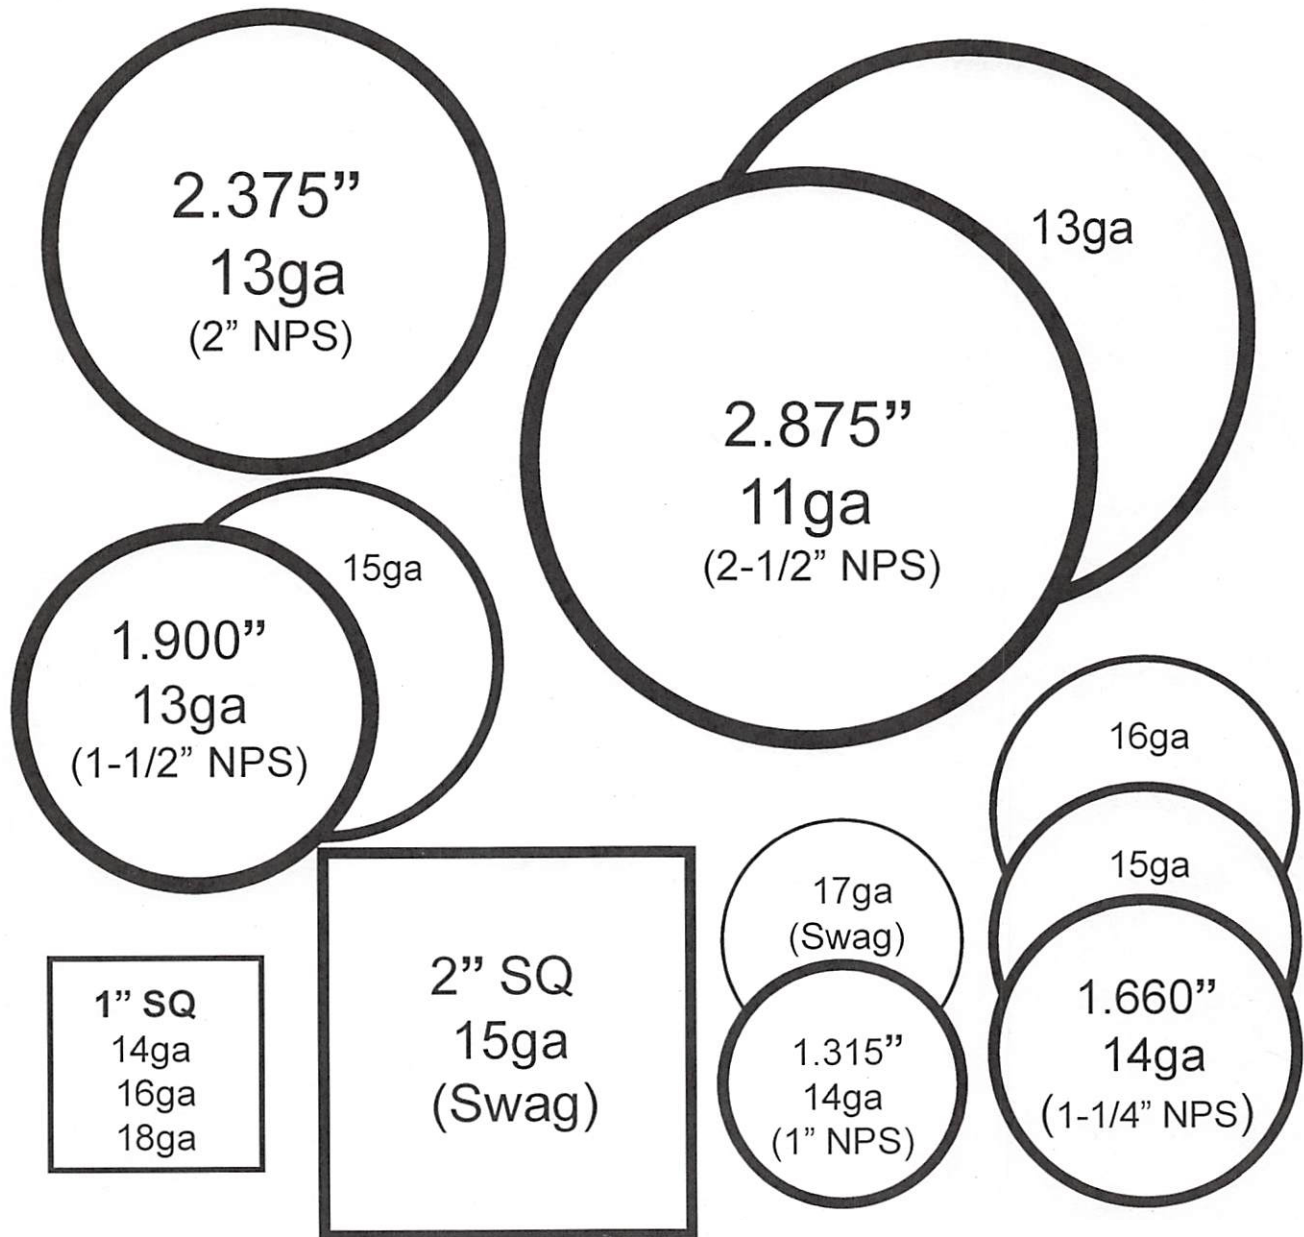

# GALVANIZED TUBING FOR ALL STRUCTURES

Greenhouses, Dairy Stalls, Horse Gates, Round Pens,  
Feeders, Chicken Coups, Awnings, & General Fabrication

**Also Available:**  
Angle and Rod  
Square up to 4"  
Round up to 5" OD  
Sch40 Pipe (1/2" to 8")

**SONCO**  
PIPE & TUBE

888-766-2613 | [soncotube.com](http://soncotube.com)